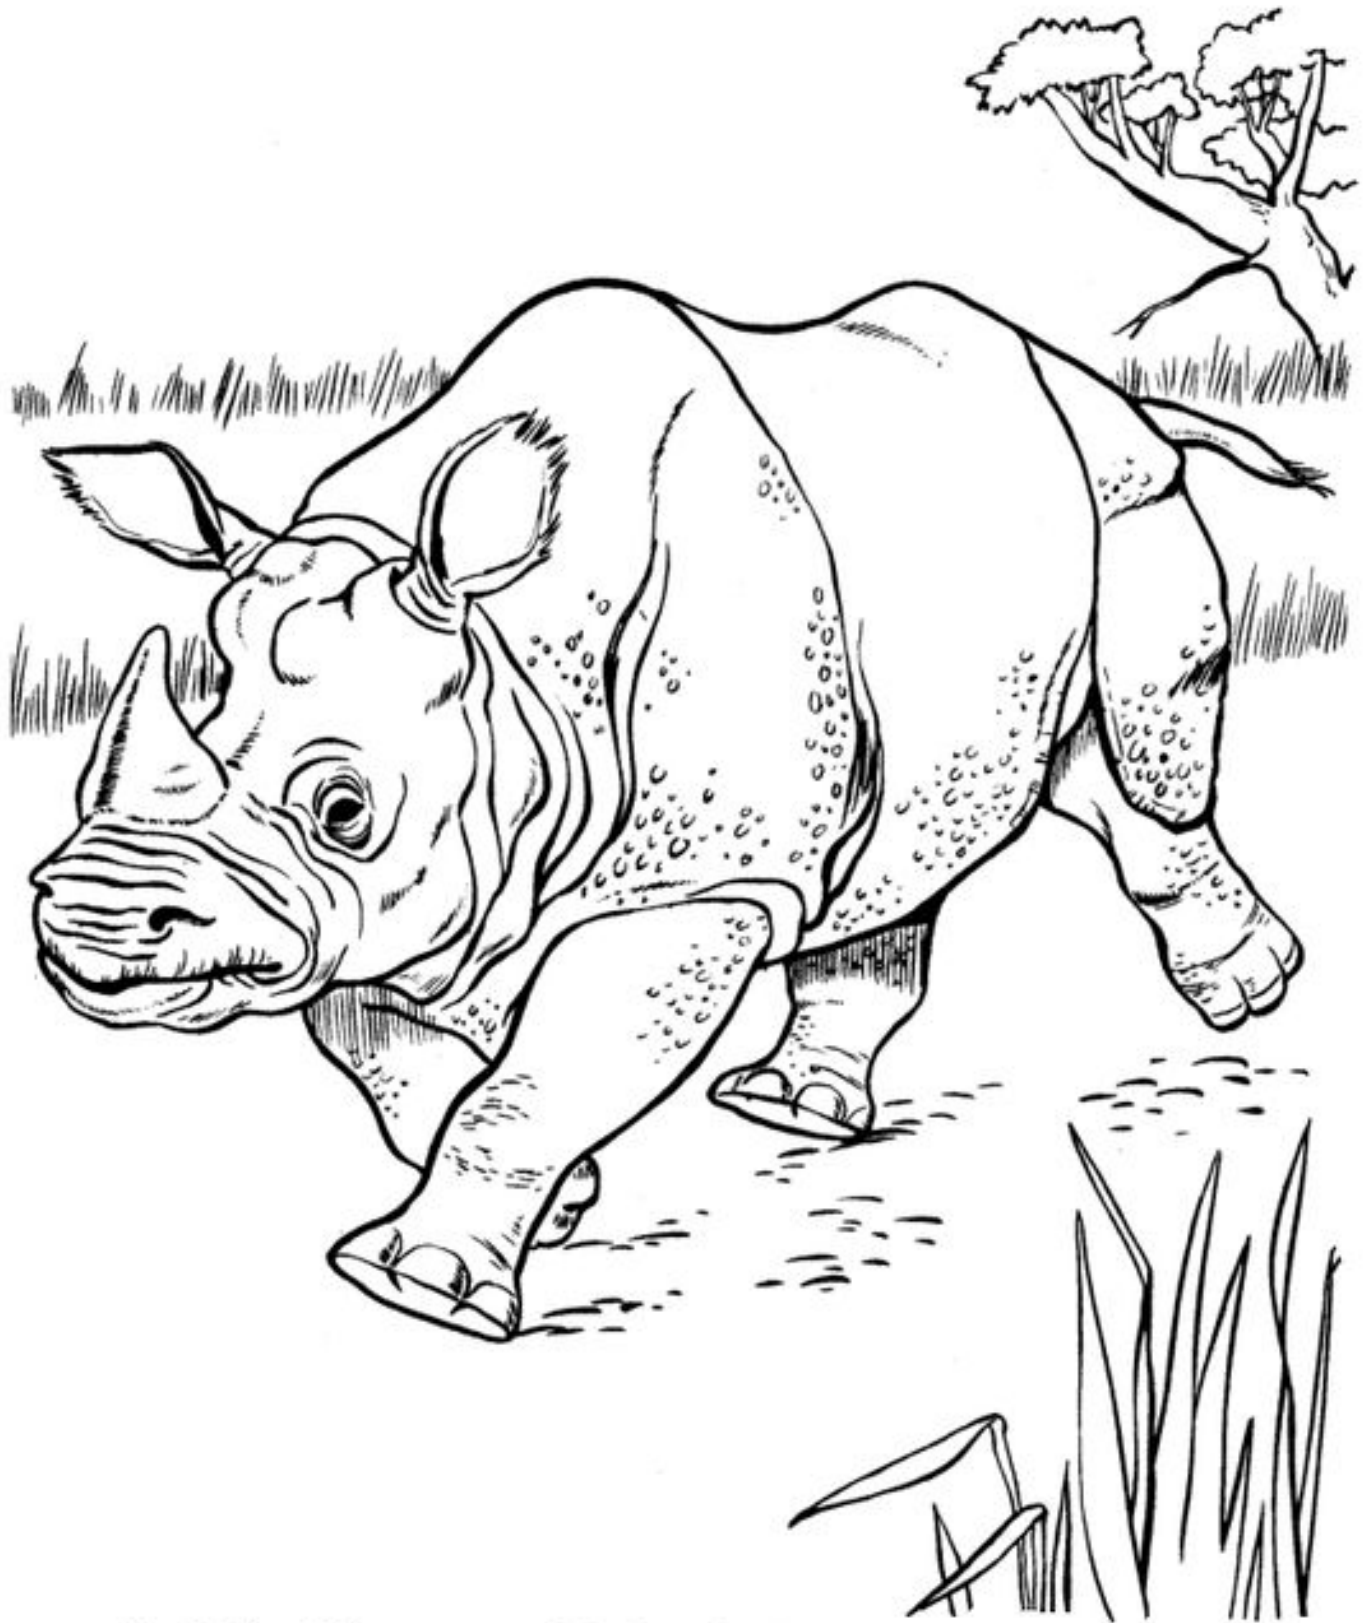

The baby *Kangaroo* of Australia eats, sleeps, and travels in his mother's pouch or pocket. Color: dark gray with lighter feet and tail.

The *Gorilla* may be over six feet tall and weigh more than 500 pounds. Color: black, even nose and mouth, but gray on back and shoulders.

**RHINOCEROS**  
Dark brown

An African rhinoceros is dangerous only when attacked.

This is a *Lioness* or female lion. As you see, she has no mane. Color: golden brown, tail, face, and paws lighter gold.

The two-humped *Camel* of Asia stores fat in his humps, to use as an extra food supply. Color: dark brown, lighter about face and ears.

The *Indian Rhinoceros* can fight fiercely when attacked, but is usually quiet, wallowing in the mud. Color: gray, darker feet and underbody.

**African Elephant**

1-blue

2-green

3-grey

4-pink